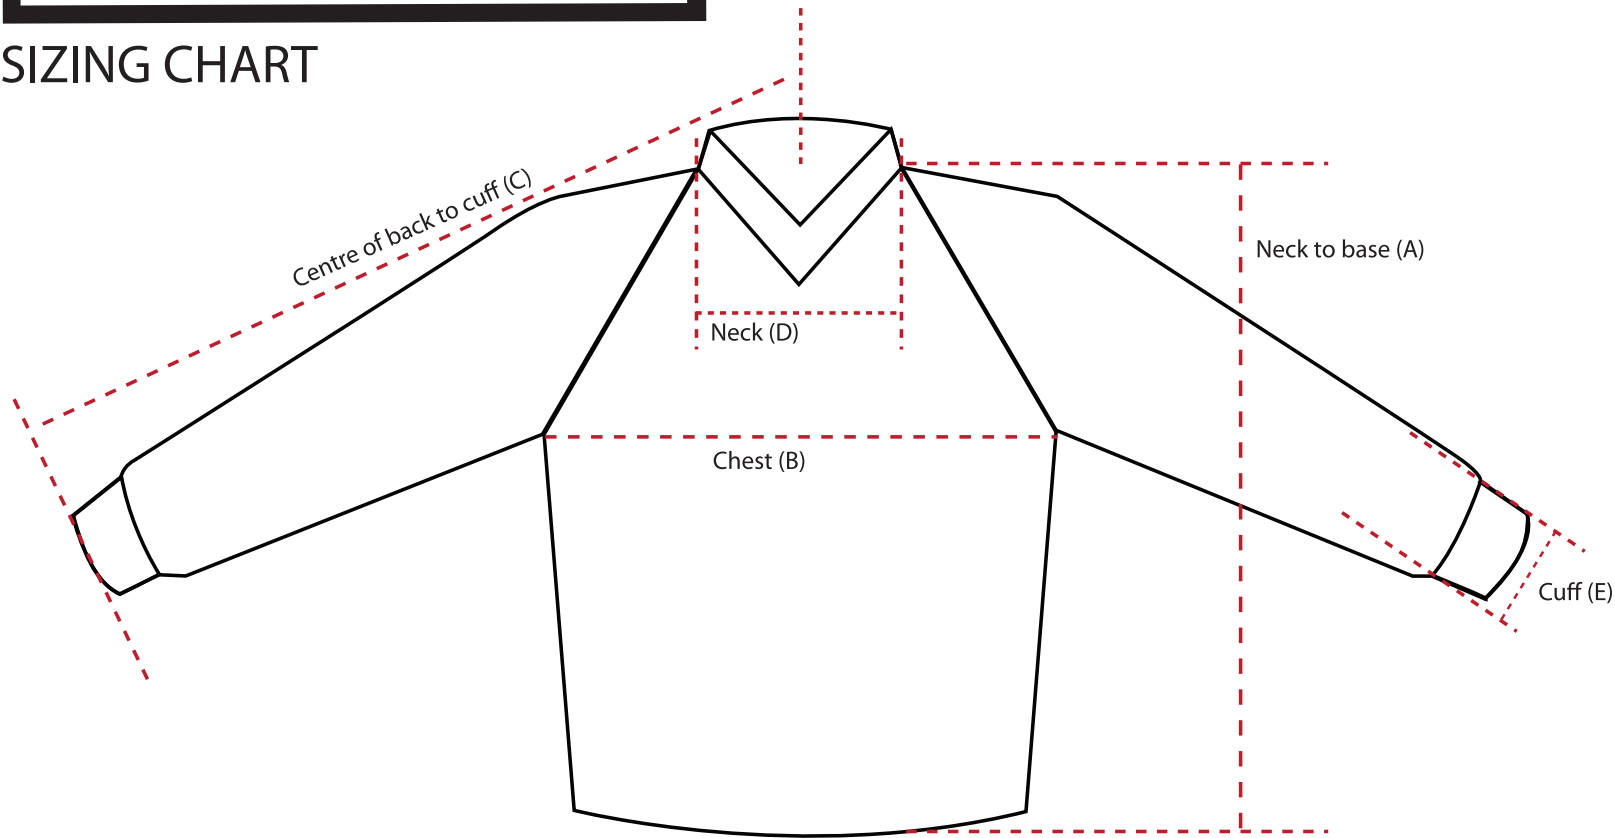

# SIZING CHART

INCHES

	YOUTH				ADULT							
	YS	YM	YL	YXL	S	M	L	XL	2XL	3XL	4XL	5XL
A )Length Centre of back to Cuff	22	24	26 1/2	31	33	34	35	36	37	38	39	40
B )Chest Width	13	15	18	20	22	23	24	25 1/2	26 1/2	27 1/2	28-1/2	29-1/2
C )Sleeve Length	22	24	27	31	33	34	35	36	38	39	39-1/2	40
D)Neck Width	7 1/4	7 1/4	7 3/4	7 3/4	8 1/4	8 1/4	8 1/2	8 1/2	8 3/4	8 3/4	9	9
E )Cuff Width(Half)	2 1/2	2 1/2	3	3	3 3/8	3 5/8	3 7/8	4 1/8	4 3/8	4 5/8	4-5/8	4-5/8